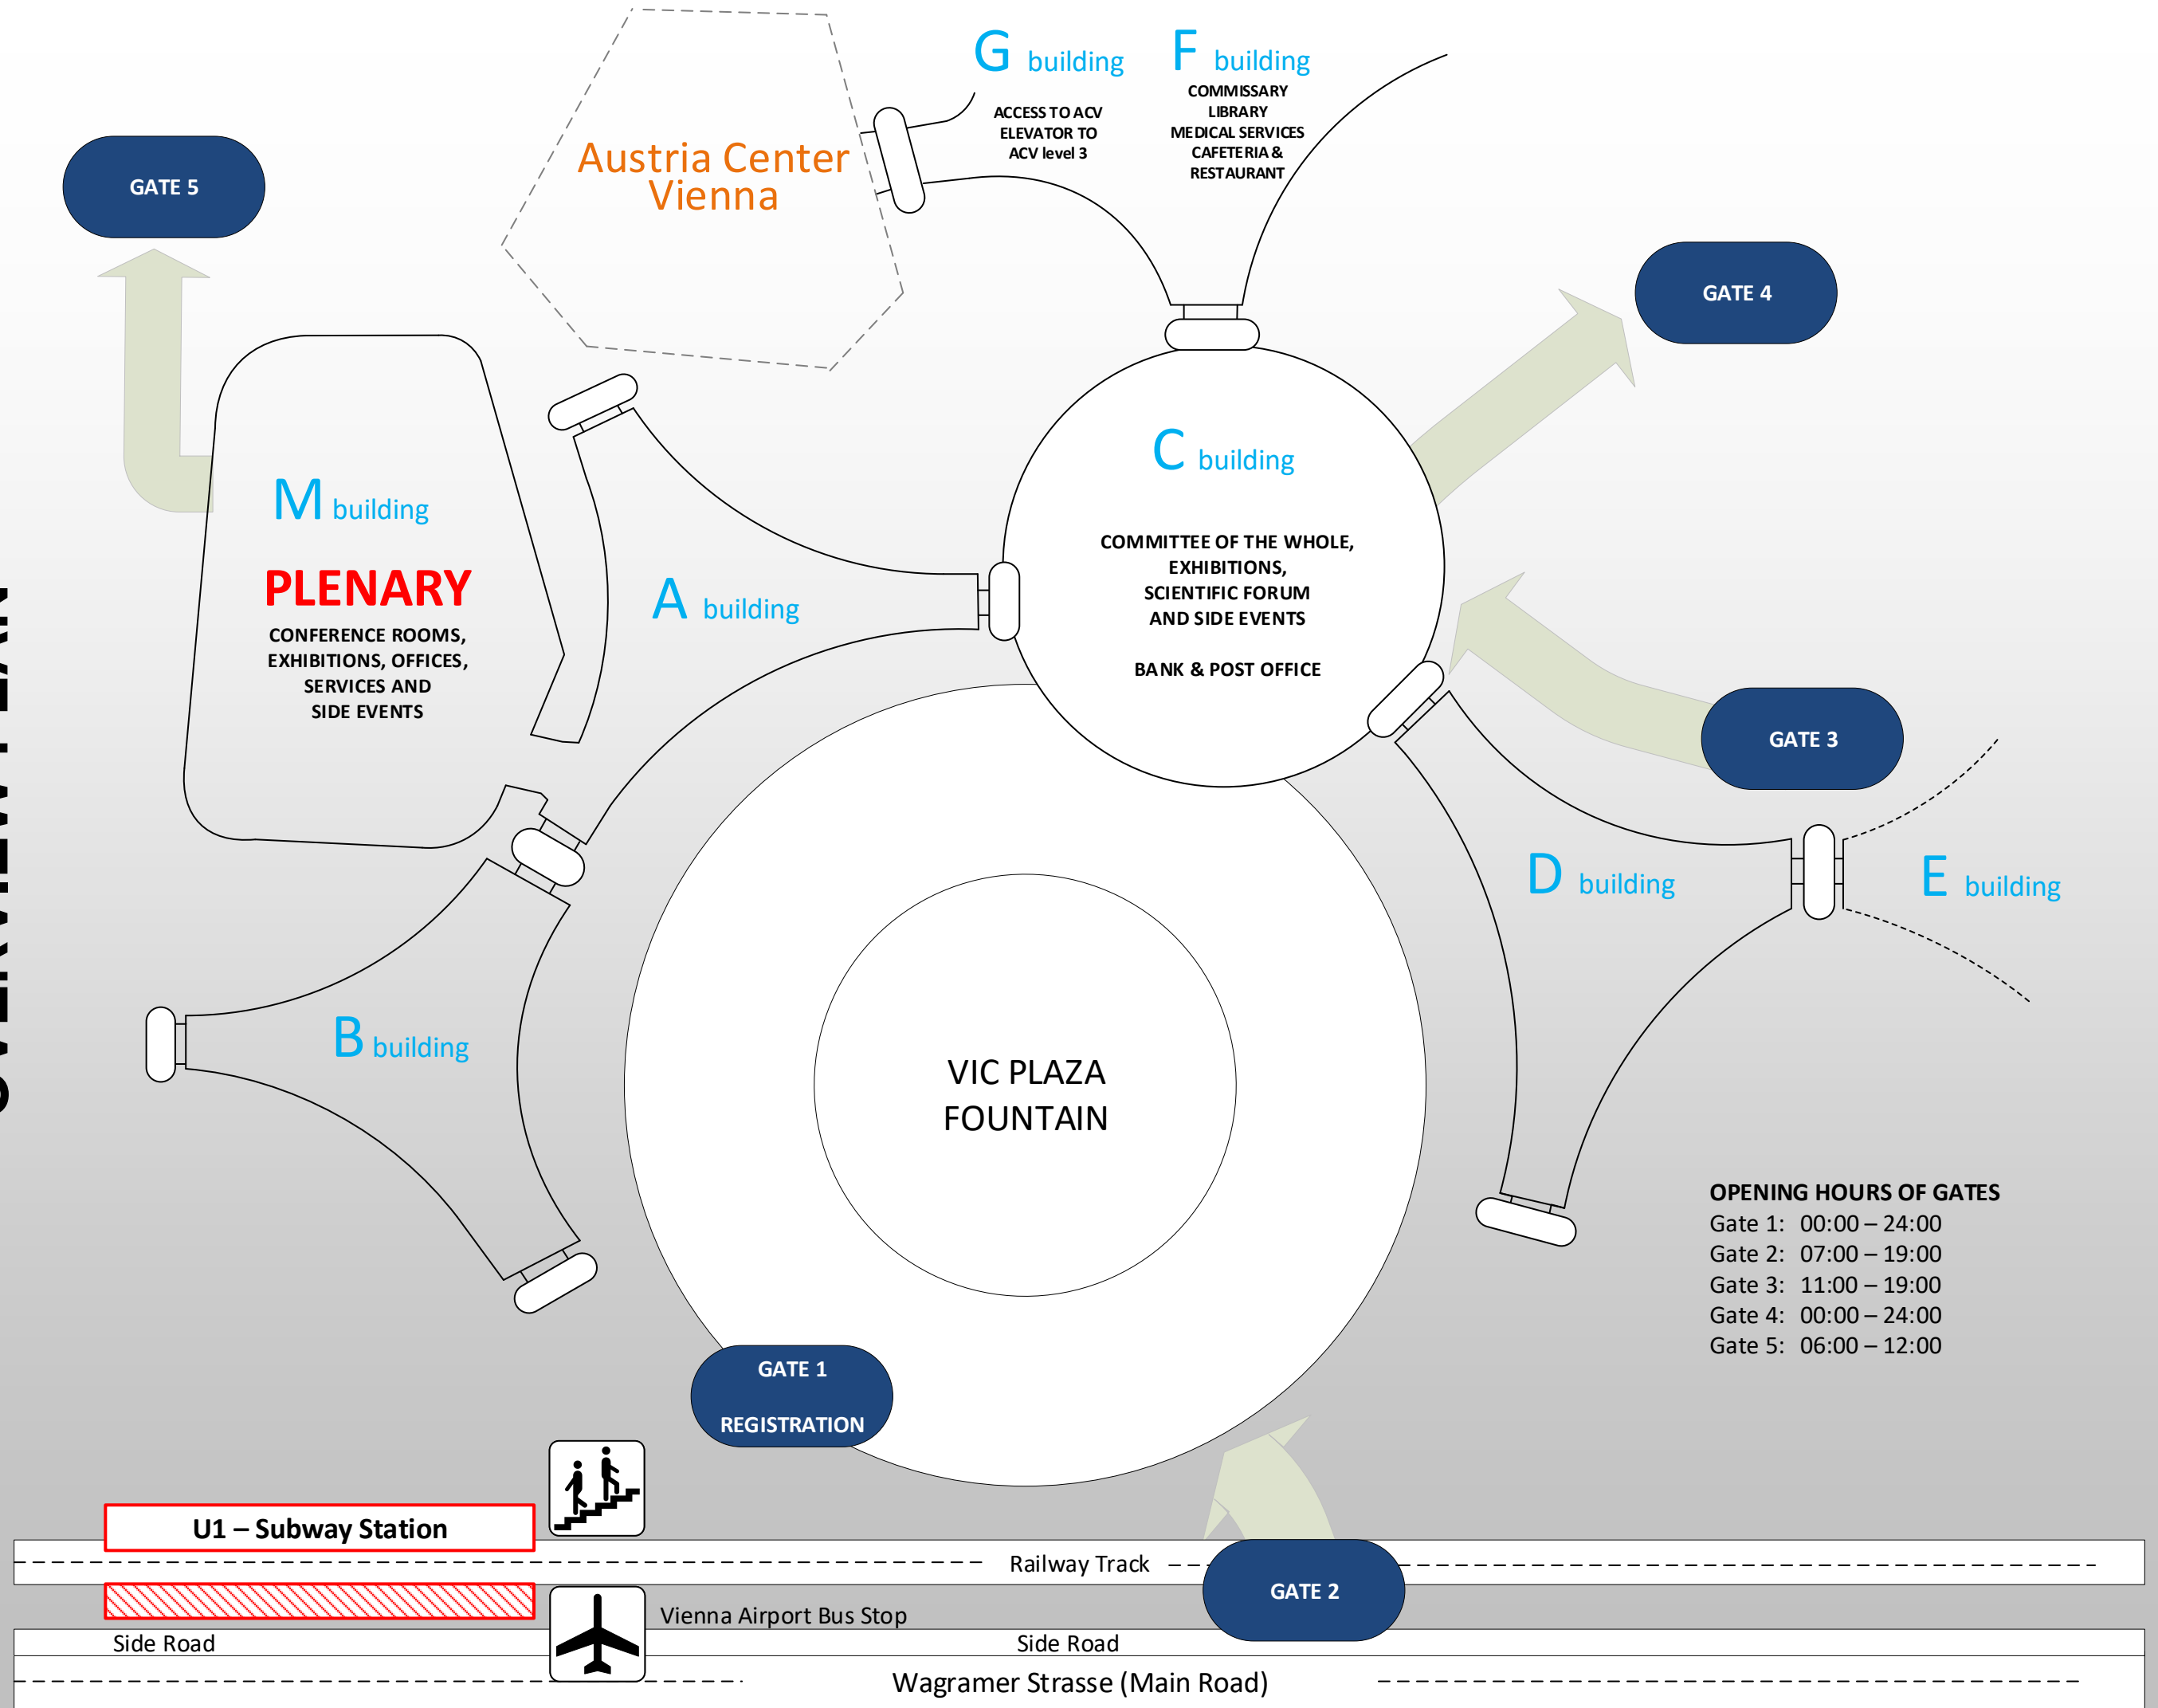

65th GENERAL CONFERENCE 20 – 24 September 2021 OVERVIEW PLAN

OPENING HOURS OF GATES

Gate 1:	00:00 – 24:00
Gate 2:	07:00 – 19:00
Gate 3:	11:00 – 19:00
Gate 4:	00:00 – 24:00
Gate 5:	06:00 – 12:00