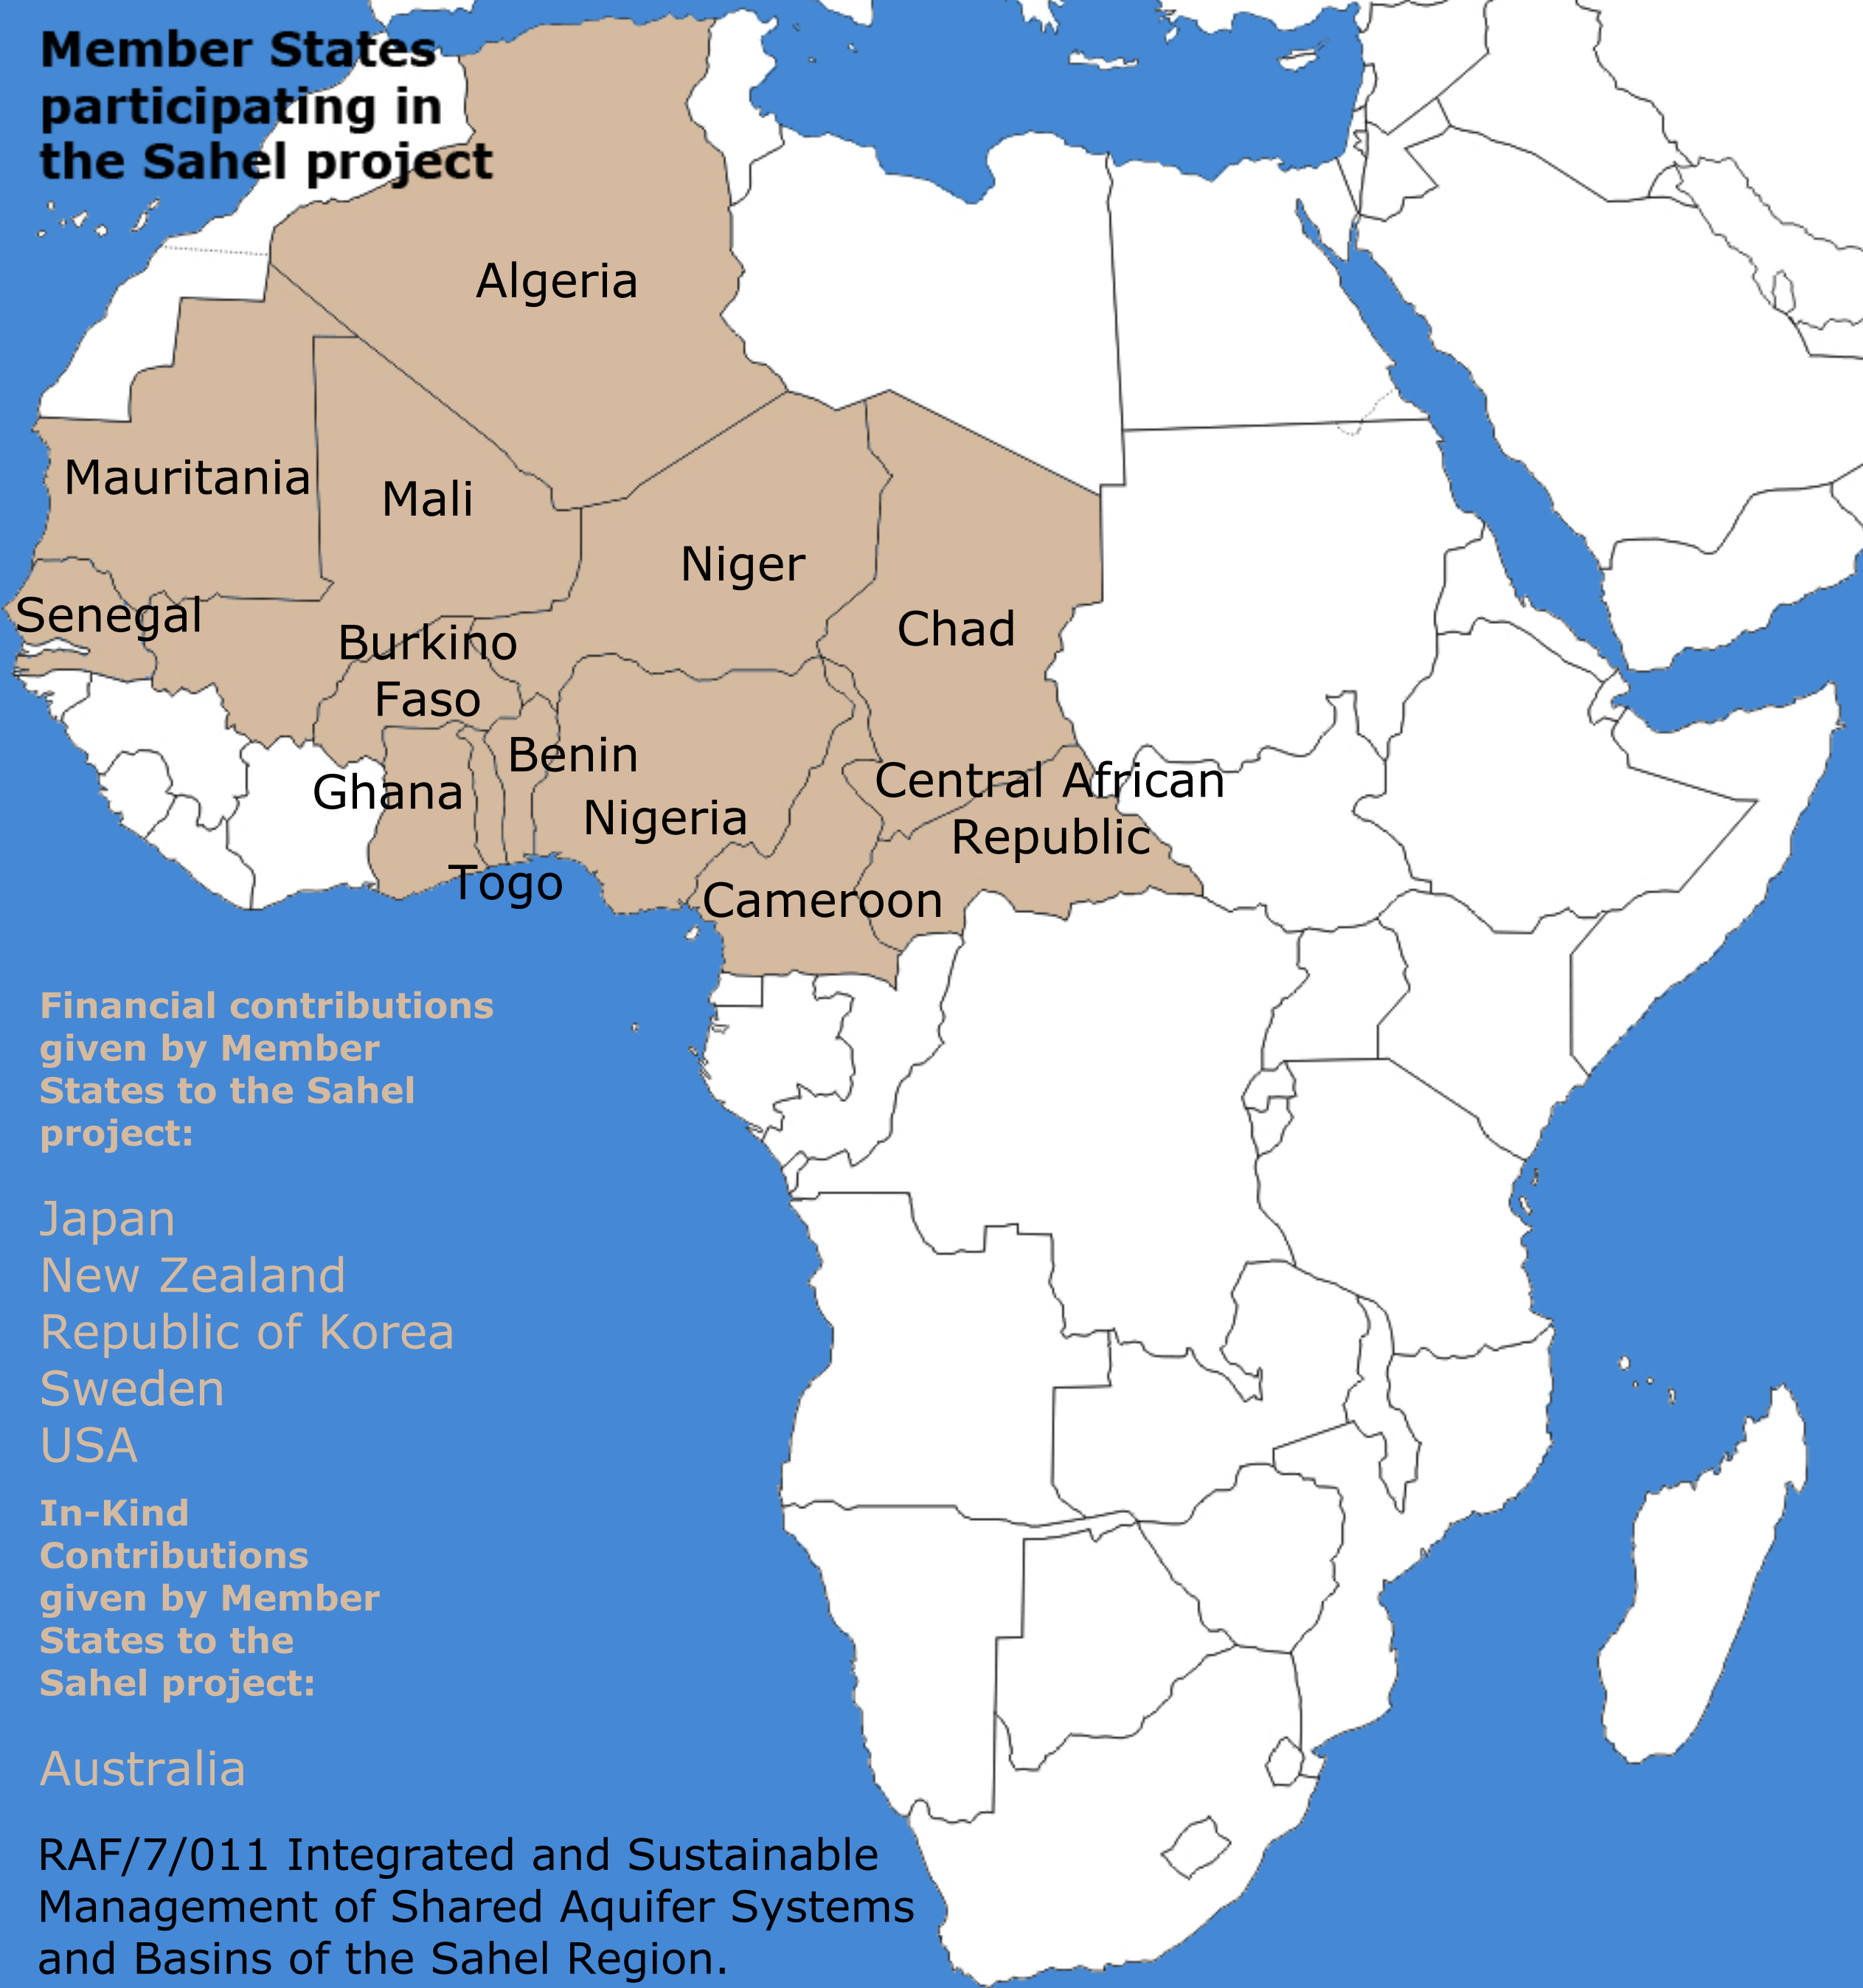

**Member States
participating in
the Sahel project**

**Financial contributions
given by Member
States to the Sahel
project:**

- Japan
- New Zealand
- Republic of Korea
- Sweden
- USA

**In-Kind
Contributions
given by Member
States to the
Sahel project:**

Australia

RAF/7/011 Integrated and Sustainable
Management of Shared Aquifer Systems
and Basins of the Sahel Region.