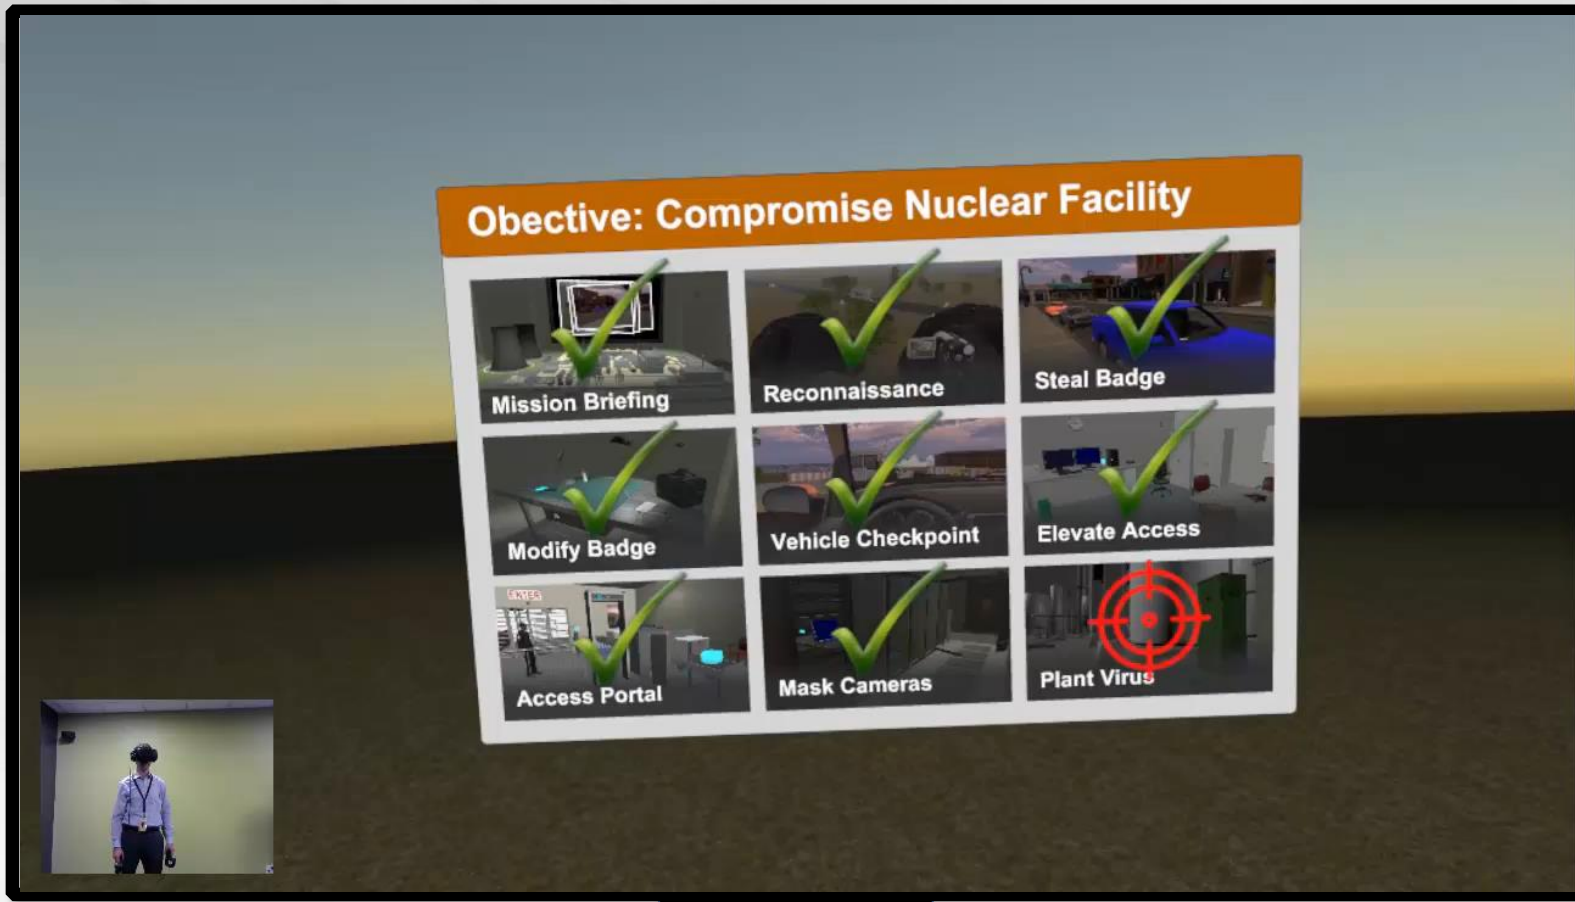

10. Mission Recap

9. Plant Virus

8. Mask Cameras

9. Plant Virus

Pacific Northwest
NATIONAL LABORATORY

Proudly Operated by **Battelle** Since 1965

1. Mission Briefing

2. Reconnaissance

3. Steal Badge

4. Modify Badge

5. Vehicle Checkpoint

6. Elevate Access

7. Access Portal

10. Mission Recap

9. Plant Virus

8. Mask Cameras

10. Mission Recap

Pacific Northwest
NATIONAL LABORATORY

Proudly Operated by **Battelle** Since 1965

1. Mission Briefing

2. Reconnaissance

3. Steal Badge

4. Modify Badge

5. Vehicle Checkpoint

6. Elevate Access

7. Access Portal

10. Mission Recap

9. Plant Virus

8. Mask Cameras