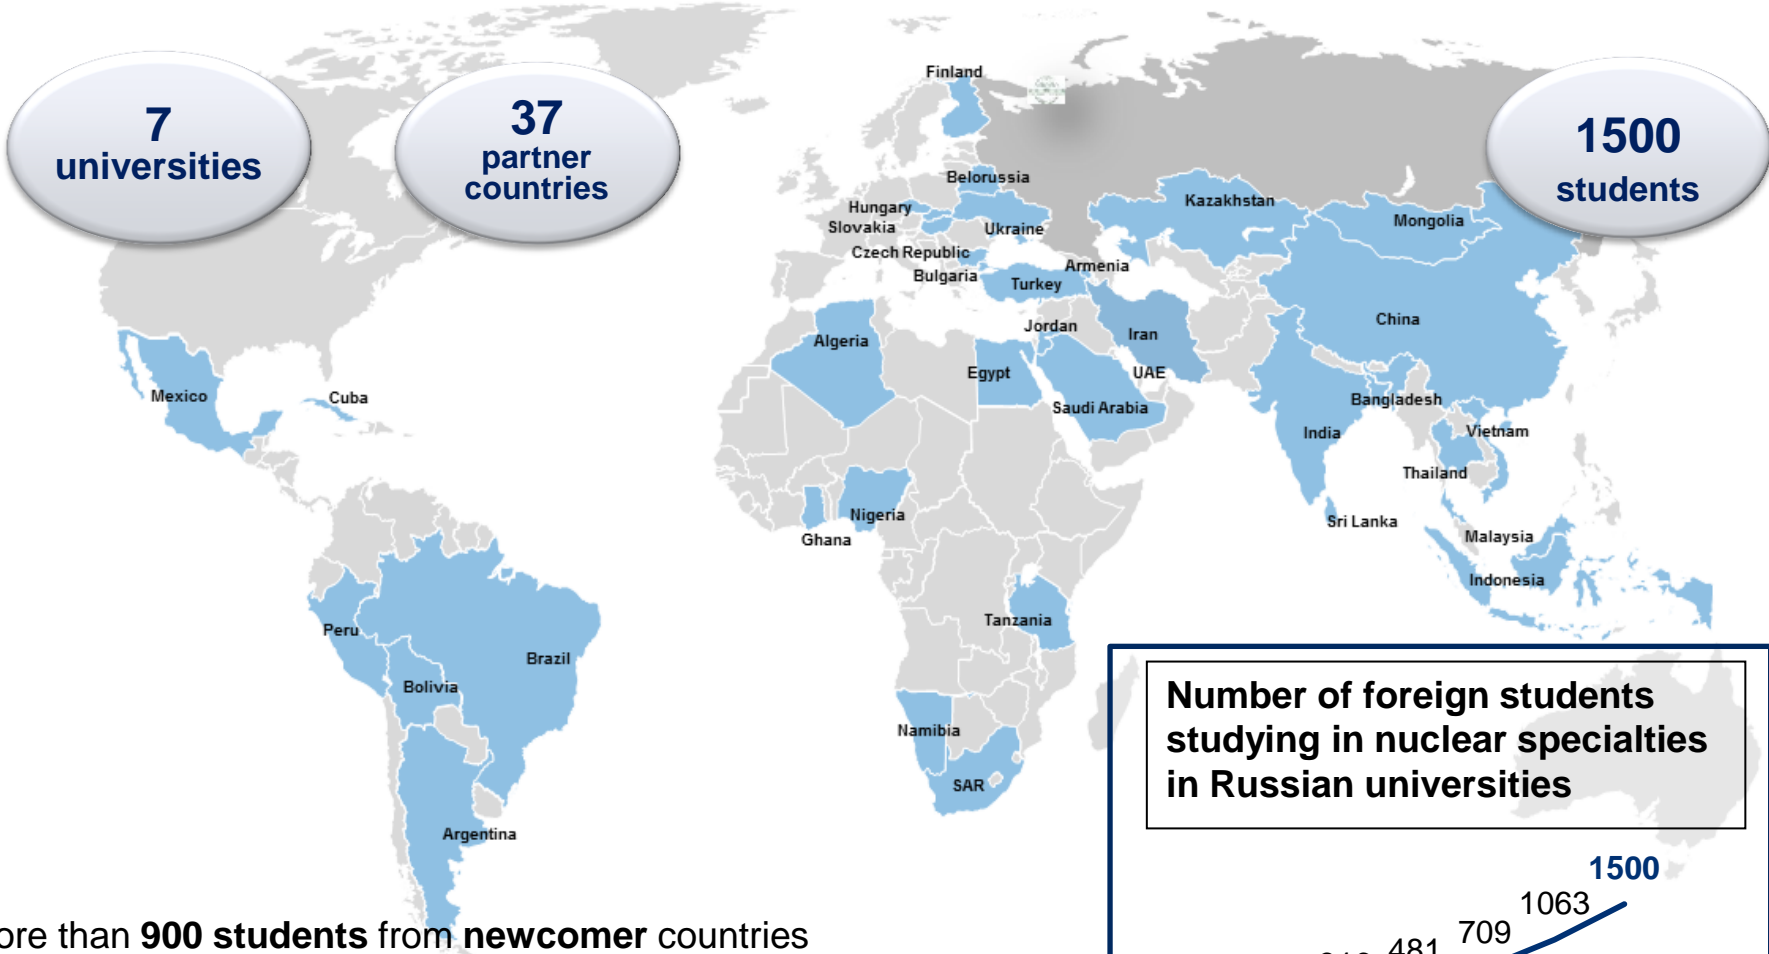

ROSATOM SUPPORT TO NEWCOMER COUNTRIES

More than **900 students** from **newcomer** countries
Further development towards the creation of joint educational programs with universities of partner countries on the principle of "4 + 2".