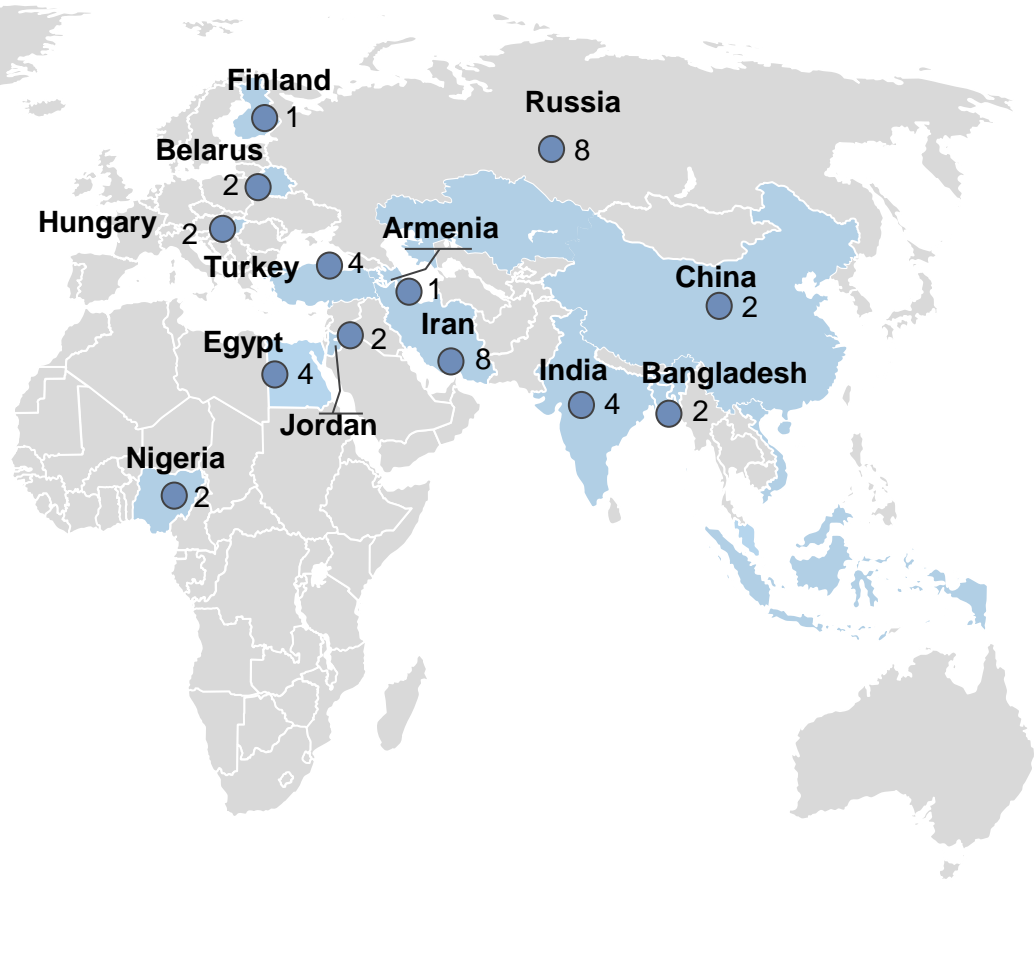

ROSATOM NPP CONSTRUCTION PROJECTS

No.1 in NPP construction globally

8 units in Russia

34 units abroad